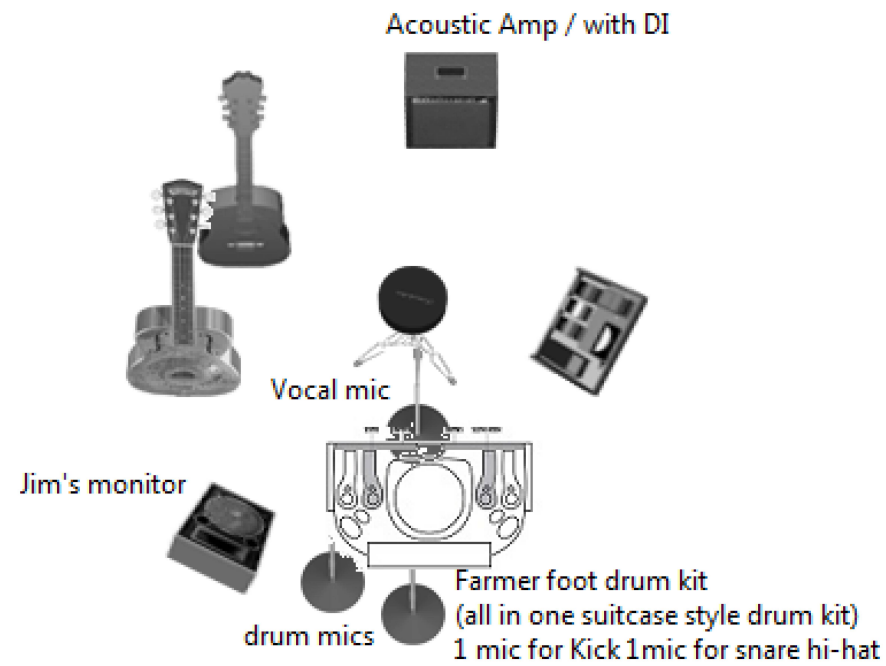

Big Jim Adam Stage Plot

Input List:
1 vocal mic
1 kick drum mic
1 high hat / snare mic
Jim's acoustic amp with a DI out