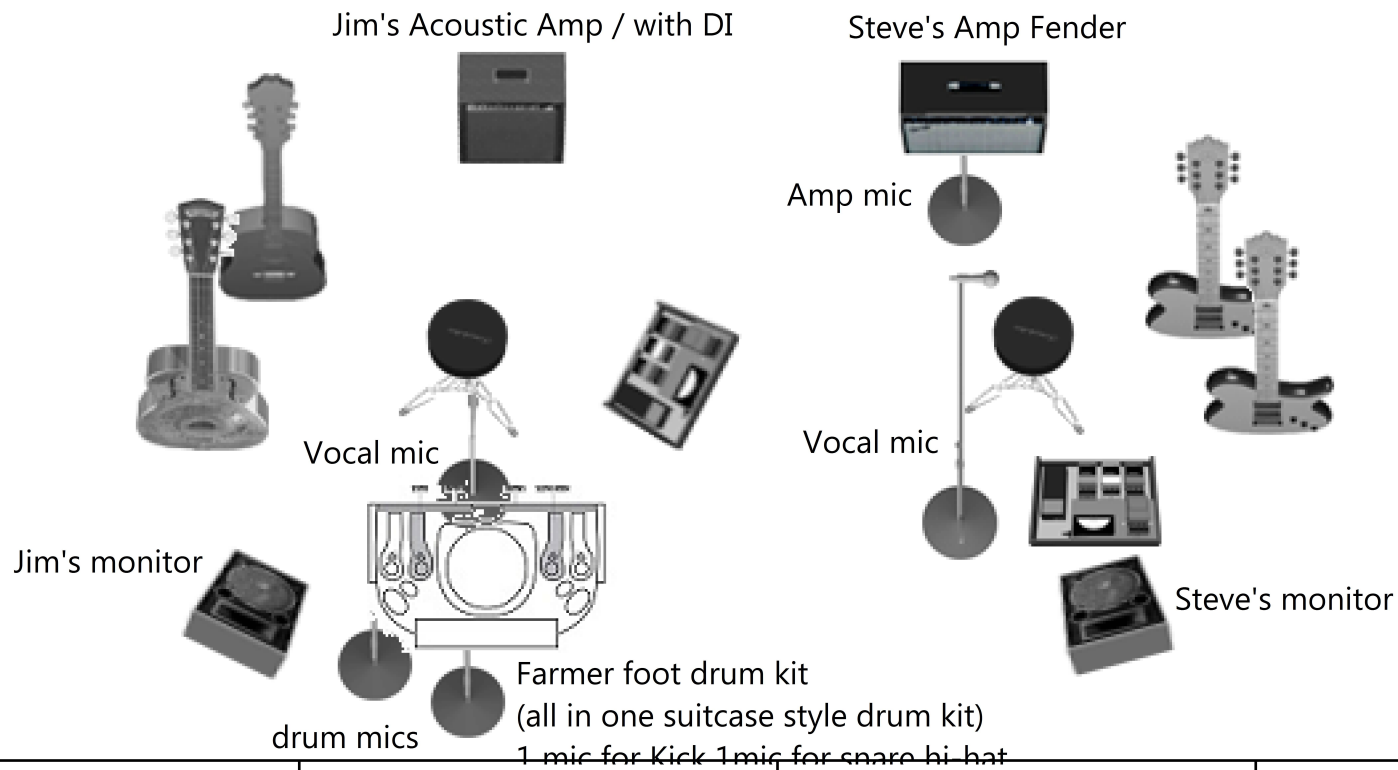

Big Blues Machine Stage Plot

Input List:
 2 vocal mics
 1 kick drum mic
 1 high hat / snare mic
 1 guitar amp mic (Steve's)
 Jim's acoustic amp has a DI out

1 mic for Kick 1 mic for snare hi-hat